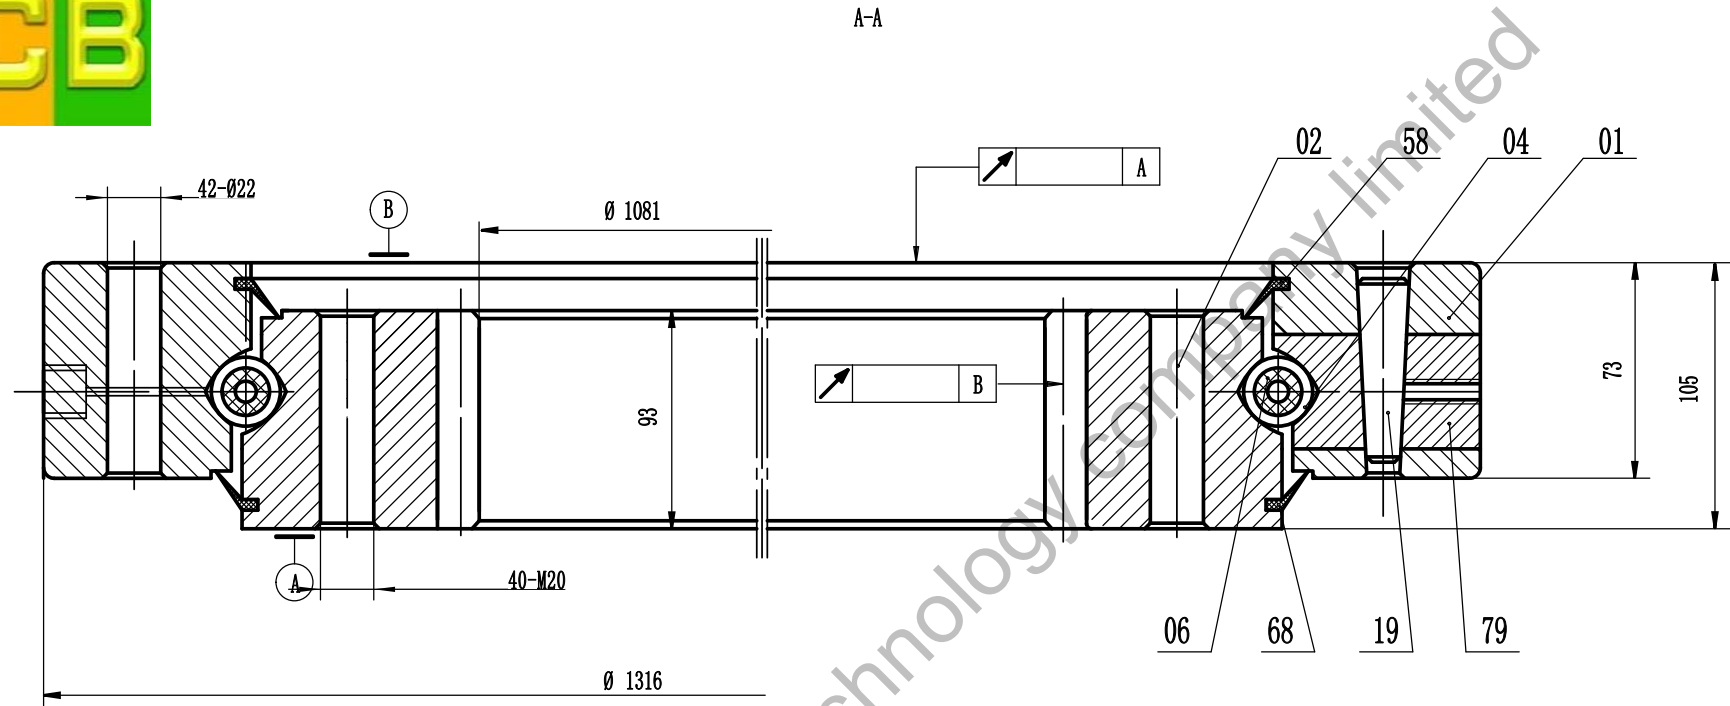

JCB

Remark:

1. Luoyang JCB Bearing Technology Co., Ltd is a design and manufacture Inc, we manufactured slewing bearing for all kinds of various brand excavator, specialize in industry of manufacturing slewing bearing for excavator more than 30 years.
2. This drawing is reference for user, if you need formal drawing, please contact with us to obtain the official drawing.

slewing bearing for caterpillar excavator	CAT320D	
		Weight(kg)
	Luoyang JCB Bearing Technology Co., Ltd	